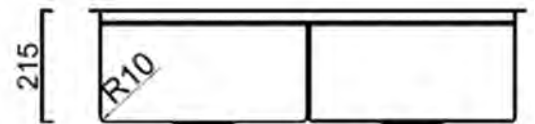

Product Specification Sheet
INB400DG2

Integrato

Aquis Integrato R10 400 Double Bowl with Glass Cover & Drainer Basket

Models	Corner Radius
14 INB400DG2	10mm
Overall Dimensions W x D	Waste
843 x 450mm	90mm
Bowl Dimensions W x D x H	Installation
400 x 380 x 215mm	Top / Flush / Undermount
2nd Bowl Dimensions: W x D x H	Minimum Cabinet Size
400 x 380 x 215mm	925mm
Material & Finish	
1.0mm 304 Stainless Steel, Scotchbrite	