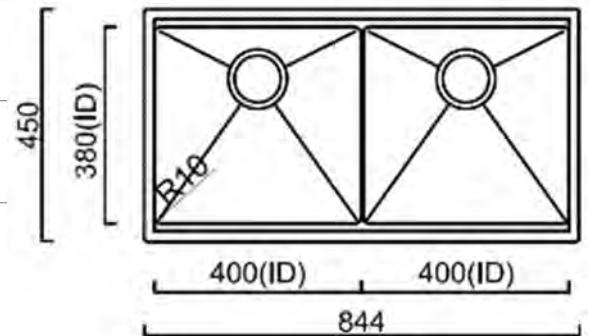

Product Specification Sheet
INB400DG2

Integrato

Aquis Integrato R10 400 Double Bowl with Glass Cover & Drainer Basket

Models	Corner Radius
14 INB400DG2	10mm
Overall Dimensions W x D	Waste
843 x 450mm	90mm
Bowl Dimensions W x D x H	Installation
400 x 380 x 215mm	Top / Flush / Undermount
2nd Bowl Dimensions: W x D x H	Minimum Cabinet Size
400 x 380 x 215mm	925mm
Material & Finish	
1.0mm 304 Stainless Steel, Scotchbrite	