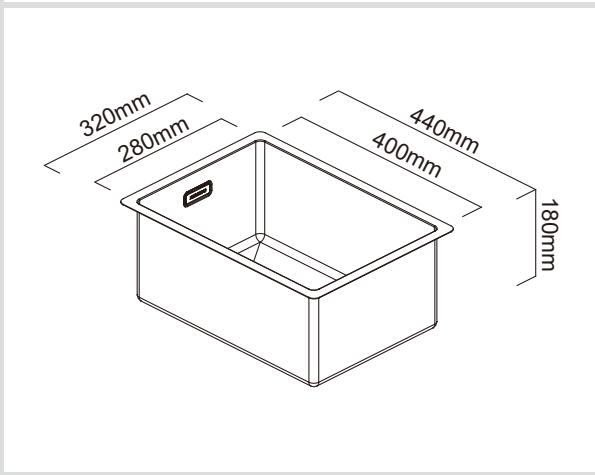

Model Code: 13 CAN280BP

Included Accessories

Optional Accessories

Dimensions

Specifications

Description	Single Bowl, Undermount/Inset Sink
Overall Sink Size	320mm x 440mm x 180mm deep
Bowl Dimensions	280mm x 400mm x 180mm deep
Drainer Length	N/A
Technic	Fabrication
Material	Stainless steel SUS304

Installation

Fixings	Inset clips supplied
Template	N/A
Min Cabinet Size	400mm
Waste Holes	1 x 90mm round Compatible with waste disposal

Plumbing

Waste Fittings	1 x (90mm x 1 1/2") basket wastes included
Overflow	Included