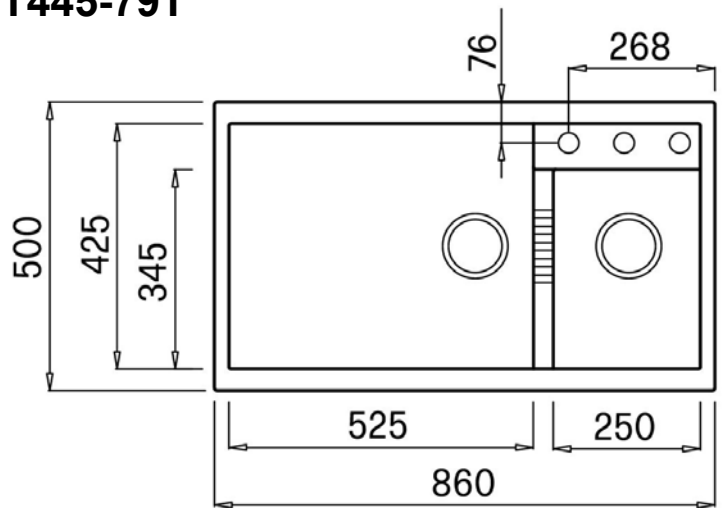

**Product Specification Sheet**  
**ELGT445-40T**  
**ELMT445-79T**

Elleci Square TOP MOUNT

ELGT445-40T Black  
 ELMT445-79T Aluminium

Corner Radius: 10mm

Includes 90mm waste and overflow

Min Cab Width: 950mm

Accessories Available (optional)

**BFDDB**  
 DRAINING BASKET  
 390 X 325mm

**BFDRMB**  
 ROLLER MAT  
 490 X 450mm

Black  
 Gold  
 Bronze

E&OE – it is recommended all measurements are taken directly from the product. Specification subject to change without notice, always consult the literature supplied with the product. Coloured images are indicative only.