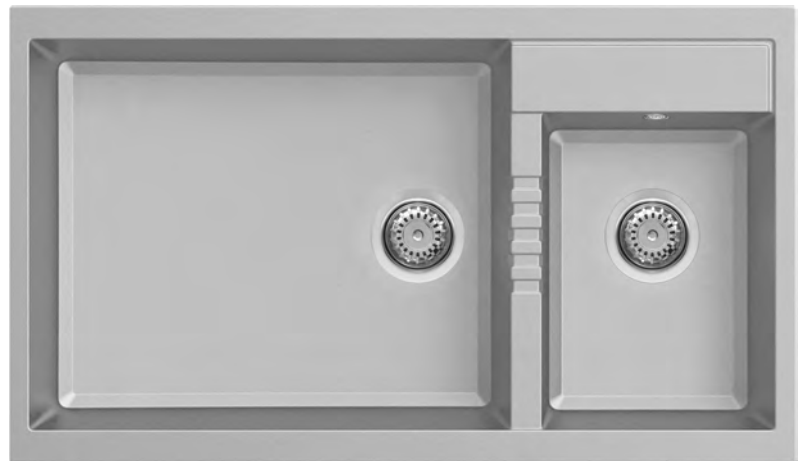

**Product Specification Sheet**  
**ELGT445-40T**  
**ELMT445-79T**

Elleci Square TOP MOUNT

ELGT445-40T Black  
 ELMT445-79T Aluminium

Corner Radius: 10mm

Includes 90mm waste and overflow

Min Cab Width: 950mm

Accessories Available (optional)

**BFDDB**  
 DRAINING BASKET  
 390 X 325mm

**BFDRMB**  
 ROLLER MAT  
 490 X 450mm

Black  
 Gold  
 Bronze

E&OE – it is recommended all measurements are taken directly from the product. Specification subject to change without notice, always consult the literature supplied with the product. Coloured images are indicative only.