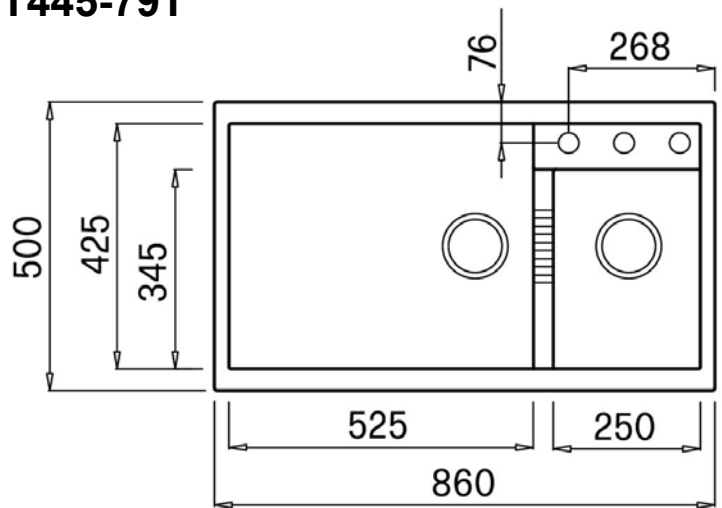

Product Specification Sheet
ELGT445-40T
ELMT445-79T

Elleci Square TOP MOUNT

ELGT445-40T Black
 ELMT445-79T Aluminium

Corner Radius: 10mm

Includes 90mm waste and overflow

Min Cab Width: 950mm

Accessories Available (optional)

BFDDB
 DRAINING BASKET
 390 X 325mm

BFDRMB
 ROLLER MAT
 480 X 450mm

Black
 Gold
 Bronze

E&OE – it is recommended all measurements are taken directly from the product. Specification subject to change without notice, always consult the literature supplied with the product. Coloured images are indicative only.