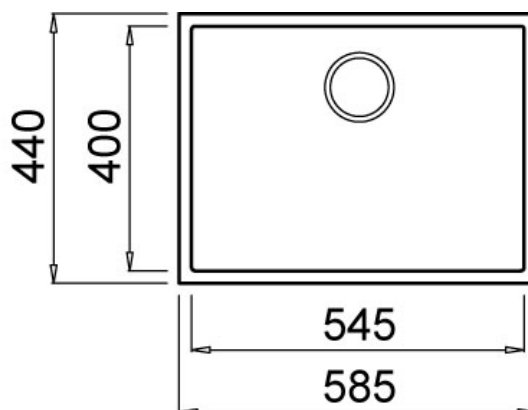

**Product Specification Sheet
 ELGQ110-40**

Quadra Undermount
 Elleci Quadra Granitek 545 Single Bowl

Models	Corner Radius
08 ELGQ110-40 <i>Black</i>	10mm
08 ELGQ110-68 <i>White</i>	
Overall Dimensions W x D	Waste
580 x 440mm	90mm
Bowl Dimensions W x D x H	Minimum Cabinet Size
545 x 400 x 220mm	665mm